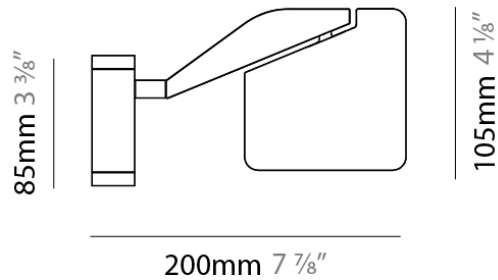

JACKIE SURFACE

D83410-BLK

PROJECT	
TYPE	
NOTES	
QUANTITY	
DATE	

GENERAL

Series: Jackie
Brand: Panzeri
Division: Design
Mounting Type: Surface
Mounting Location: Wall
Subcategory: Task

PHYSICAL

Shape: Abstract
Length (mm): 105
Length (in): 4 1/8
Width (mm): 105
Width (in): 4 1/8
Height (mm): 105
Height (in): 4 1/8
Extension (mm): 200
Extension (in): 7 7/8
Light Distribution: Adjustable / Direct
Weight (kg): 0.525
Weight (lbs): 1.157
Diffuser: Acrylic - satin finish
Fixture Material: Aluminum Die Cast

ELECTRICAL

Input Wattage Range: 10 - 19 W
Lamp Type: LED
Input Wattage (W): 10
Total Output Wattage (W): 8
Dimming: 5-Step Touch Dimming
Driver Included: Yes
Driver Location: Integrated
Driver Type: Constant Current - 120Vac
Driver Class: Class 2
Input Voltage (V): 120
Output Voltage (V): 24

LED

Number of LEDs: 1
Color Temperature (°K): 3000
Max. Delivered Lumen (lm): 526
Nominal Lumen (lm): 600
CRI: >90 CRI
Efficiency (%): 87.667
Efficacy (lm/w): 52.6
Lamp Life (hrs): 50000

OPTICAL

Optic°: Diffused

RATINGS AND CERTIFICATIONS

Certified By: CSA Certified to UL and CSA Standards
IP rating: IP40